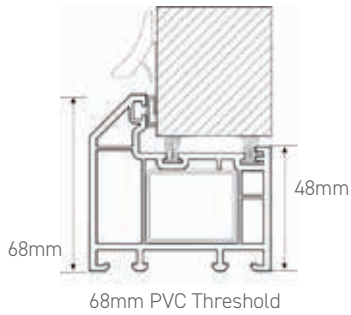

THRESHOLD AND OUTERFRAME

Threshold

Whatever the requirement of your threshold
The Nottinghamshire Collection has the answer.

If you want to match the outerframe in an available colour
we have a standard 68mm or a low 50mm PVC threshold.
Alternatively if your preference is for a low threshold we
have an aluminium option, Part M compliant,
in either silver or gold.