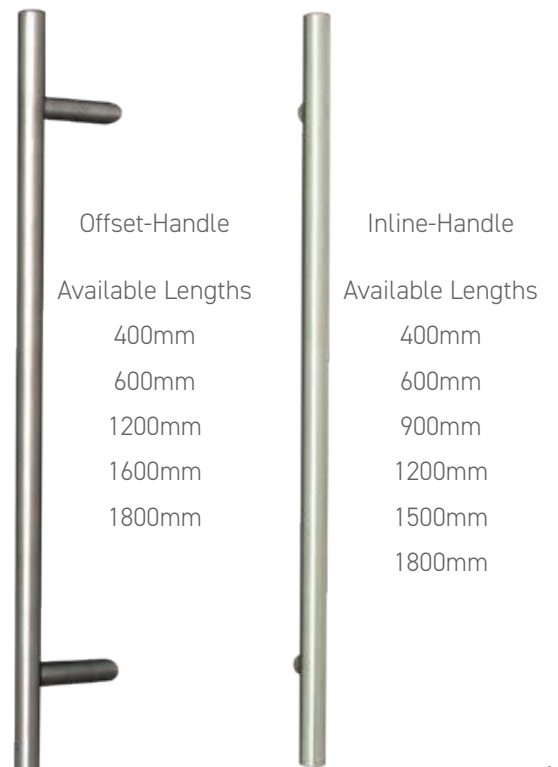

# DOOR FURNITURE - STAINLESS STEEL

All BAR/BOW/V and D Handles come with either a Winkhaus AV2 Slam lock (Standard Escutcheon) or Winkhaus Heritage Slam lock (High Escutcheon)

BRIDGFORD DOOR | BLUE | 1200mm INLINE-HANDLE

WINKHAUS AV2 SLAM LOCK

WINKHAUS HERITAGE SLAM LOCK