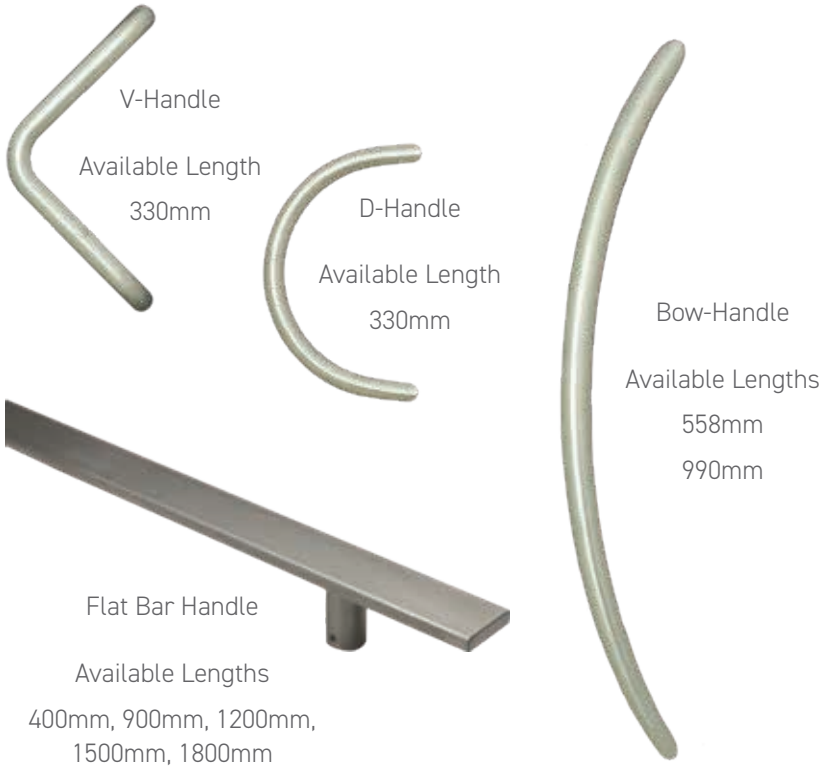

# DOOR FURNITURE - STAINLESS STEEL

Pull Knob

Lever | Lever

Letter Plate

Manufactured in high grade Stainless Steel for superior corrosion resistance. Our Stainless Steel hardware range come with an Industry-leading Lifetime Guarantee. The products will not pit, rust or corrode regardless of the environment

Urn Knocker

Urn Knocker with Spyhole

Ingot Knocker

Pull Escutcheons

Oval Escutcheons

Square Escutcheons

# DOOR FURNITURE - STAINLESS STEEL

All BAR/BOW/V and D Handles come with either a Winkhaus AV2 Slam lock (Standard Escutcheon) or Winkhaus Heritage Slam lock (High Escutcheon)

BRIDGFORD DOOR | BLUE | 1200mm INLINE-HANDLE