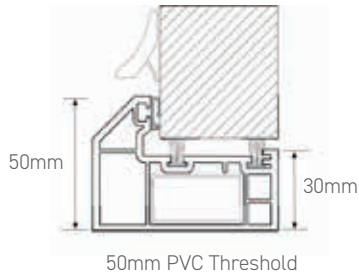

THRESHOLD AND OUTERFRAME

Threshold

Whatever the requirement of your threshold
The Nottinghamshire Collection has the answer.

If you want to match the outerframe in an available colour
we have a standard 68mm or a low 50mm PVC threshold.
Alternatively if your preference is for a low threshold we
have an aluminium option, Part M compliant,
in either silver or gold.