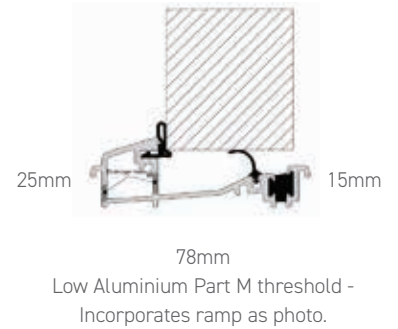

## Threshold

Whatever the requirement of your threshold  
The Nottinghamshire Collection has the answer.

If you want to match the outerframe in an available colour  
we have a standard 68mm or a low 50mm PVC threshold.  
Alternatively if your preference is for a low threshold we  
have an aluminium option, Part M compliant,  
in either silver or gold.