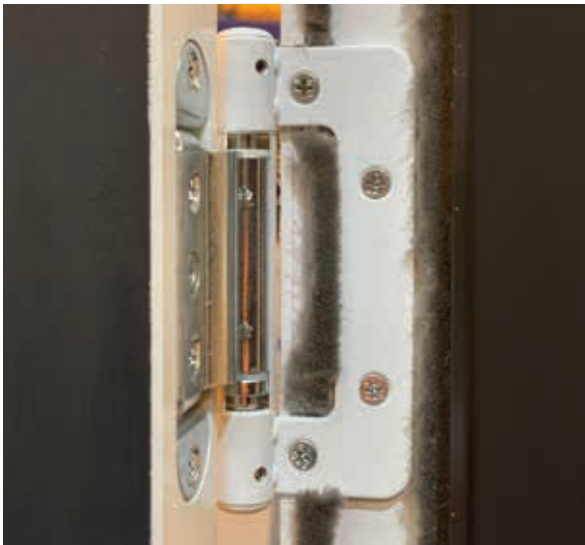

Hinges

Our Hinges are easily adjustable therefore making the door easier to fit. Excellent long term operational reliability - fit and forget