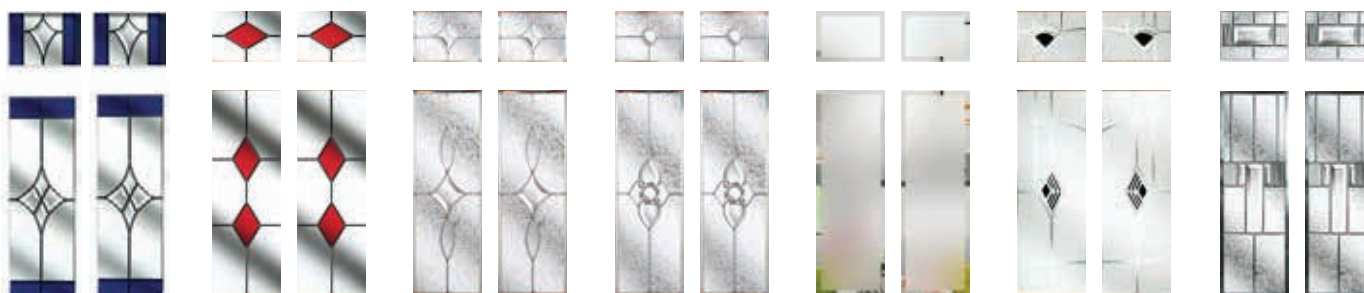

# COTGRAVE

DOOR COLOUR | BLUE  
GLASS | STIPPOLYTE OBSCURE

DOOR COLOUR | GOLDEN OAK  
GLASS | BRASS ART CLARITY

DOOR COLOUR | TURQUOISE BLUE  
GLASS | DROP DIAMOND RED

Zinc Art Abstract Brass Art Clarity

Classic Diamond Cut